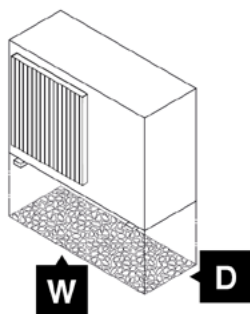

WAVE 5/5.90	WAVE 7/7.130	WAVE 11	WAVE 13
Concrete Sleepers 				
Single 	15kg* 15kg* 15kg*	20kg* 20kg* 20kg*	30kg* 30kg* 30kg*	35kg* 35kg* 35kg*
Total 	45kg*	60kg*	90kg*	105kg*

	WAVE 5/5.90	WAVE 7/7.130	WAVE 11	WAVE 13
Concrete Sleepers 				
Single 	5kg* 5kg*	10kg* 10kg*	15kg* 15kg*	25kg* 25kg*
Total 	10kg*	20kg*	30kg*	50kg*

(*) 120 KM/H MAX