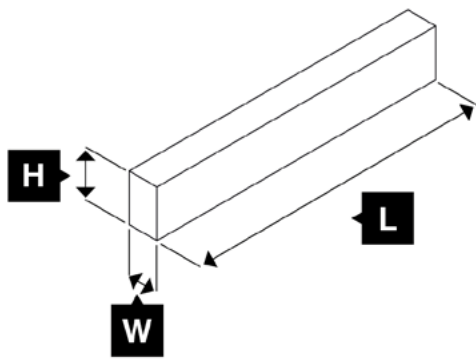

WAVE 5/5.90	WAVE 7/7.130	WAVE 11	WAVE 13
Concrete Sleepers 				
Single 	15kg* 15kg* 15kg*	20kg* 20kg* 20kg*	30kg* 30kg* 30kg*	35kg* 35kg* 35kg*
Total 	45kg*	60kg*	90kg*	105kg*

	WAVE 5/5.90	WAVE 7/7.130	WAVE 11	WAVE 13
Concrete Sleepers 				
Single 	5kg* 5kg*	10kg* 10kg*	15kg* 15kg*	25kg* 25kg*
Total 	10kg*	20kg*	30kg*	50kg*

(*) 120 KM/H MAX

		Type A	Type C
H	min	60mm	--
	max	--	--
W	min	90mm	--
	max	120mm	140mm
L	min	Wave 5/7/11/13	Wave 5.90
		1200	1290
		Wave 7.130	1330

Gravel		
	Ø 16 - 32mm	W x D x 0.60m³