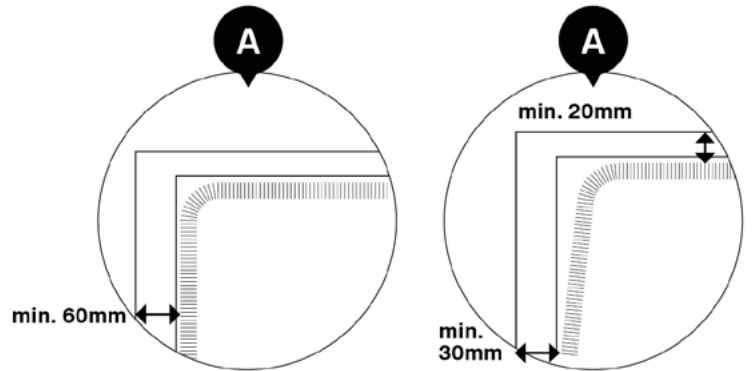

22

L-profile Set

23

4 x

Anchor B

= Anchor A p 13

TYPE	L
WAVE 5	630mm
WAVE 5.90	720mm
WAVE 7	630mm
WAVE 7.130	760mm
WAVE 11	630mm
WAVE 13	630mm

1

	6 x		4 x
	6 x		6 x

2

3

4

5

6

	16 x
	16 x

Benelux distribution by: