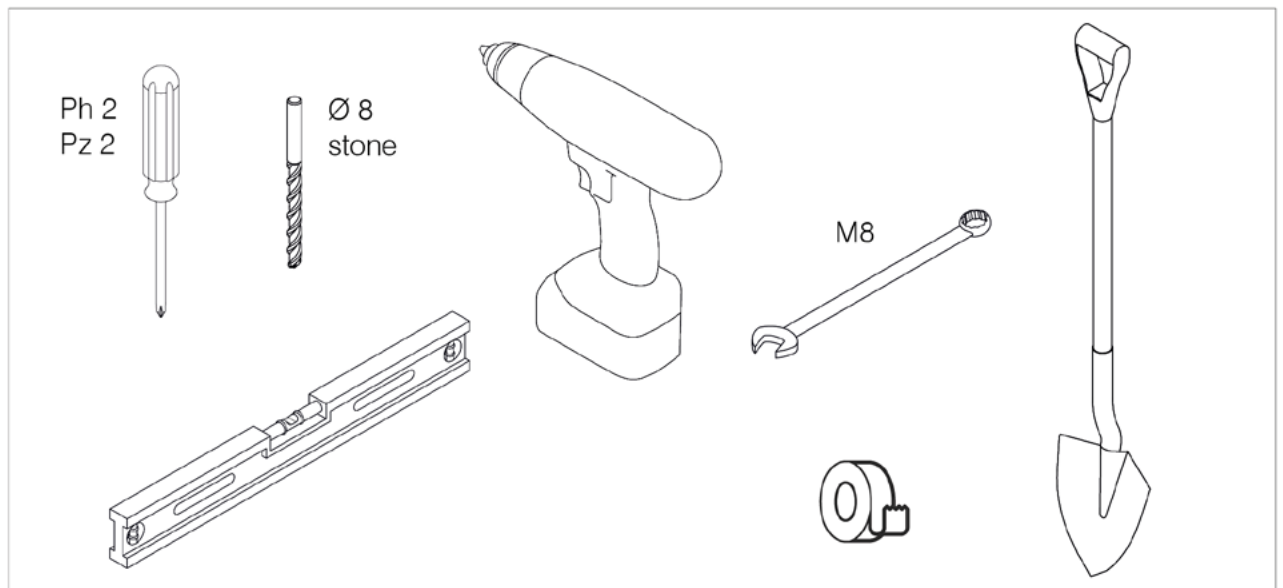

ORIGINAL CLIMELEON OPTION

MOUNTING PLATES / C ONLY see p.11			
WAFL			
Wave 5/5.90	Wave 7/7.130	Wave 11	Wave 13
		16x 16x	6x 6x
OBLIGATORY			
ROOF PLINTHS			
Wave 5/7/11/13	Wave 5.90	Wave 7.130	
WARP 63 630 x 160 x 80mm	WARP 72 720 x 160 x 80mm	WARP 76 760 x 160 x 80mm