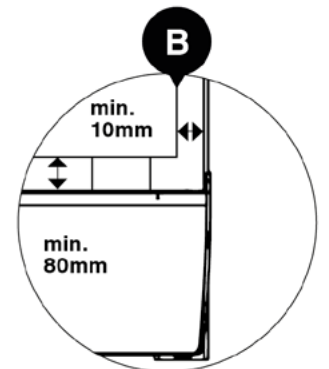

22

L-profile Set

23

4 x

Anchor B

= Anchor A p 13

TYPE	L
WAVE 5	630mm
WAVE 5.90	720mm
WAVE 7	630mm
WAVE 7.130	760mm
WAVE 11	630mm
WAVE 13	630mm

1

	6 x		4 x
	6 x		6 x

2

3

4

5

6

	16 x
	16 x

Benelux distribution by: