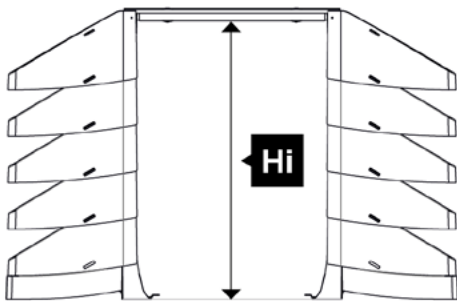

INSTALLATION MANUAL

climeleon

OUTDOOR UNIT ENCASING

To watch the installation video go to www.climeleon.com and click on "installation" on the bottom of the webpage.

TYPE	Weight Kg (approx)	
	⚓ _A	⚓ _{C*}
WAVE 5	39	67
WAVE 5.90	40	68
WAVE 7	52	80
WAVE 7.130	53	81
WAVE 11	79	107
WAVE 13	92	120

(*) Including connected WAFL and roofplints

TYPE	W	D	H
WAVE 5	1165	1200	760
WAVE 5.90	1165	1290	760
WAVE 7	1165	1200	1005
WAVE 7.130	1165	1330	1005
WAVE 11	1165	1200	1495
WAVE 13	1165	1200	1760

All sizes in mm