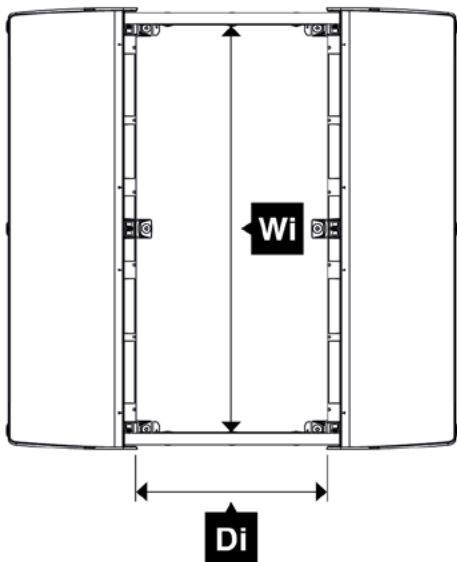

INSTALLATION MANUAL

climeleon

OUTDOOR UNIT ENCASING

To watch the installation video go to www.climeleon.com and click on "installation" on the bottom of the webpage.

TYPE	Weight Kg (approx)	
	⚓ _A	⚓ _{C*}
WAVE 5	39	67
WAVE 5.90	40	68
WAVE 7	52	80
WAVE 7.130	53	81
WAVE 11	79	107
WAVE 13	92	120

(*) Including connected WAFL and roofplints

TYPE	W	D	H
WAVE 5	1165	1200	760
WAVE 5.90	1165	1290	760
WAVE 7	1165	1200	1005
WAVE 7.130	1165	1330	1005
WAVE 11	1165	1200	1495
WAVE 13	1165	1200	1760

All sizes in mm

TYPE	Wi	Hi	Di
WAVE 5	1060	725	423
WAVE 5.90	1060	725	513
WAVE 7	1060	970	423
WAVE 7.130	1060	970	553
WAVE 11	1060	1460	423
WAVE 13	1060	1725	423

All sizes in mm

	WAVE 5/5.90	WAVE 7/7.130	WAVE 11	WAVE 13
Wings 	5 pairs	7 pairs	11 pairs	13 pairs
Side panels 	2			
Roof panel 	1			
Splitter 	1			2
U-profile 	1			
L-profile 	2			
H-profile 	/			1
Self-drilling screw 	20	20	36	36
Feet 	6			
Velcro 	1 set (6 + 6)			