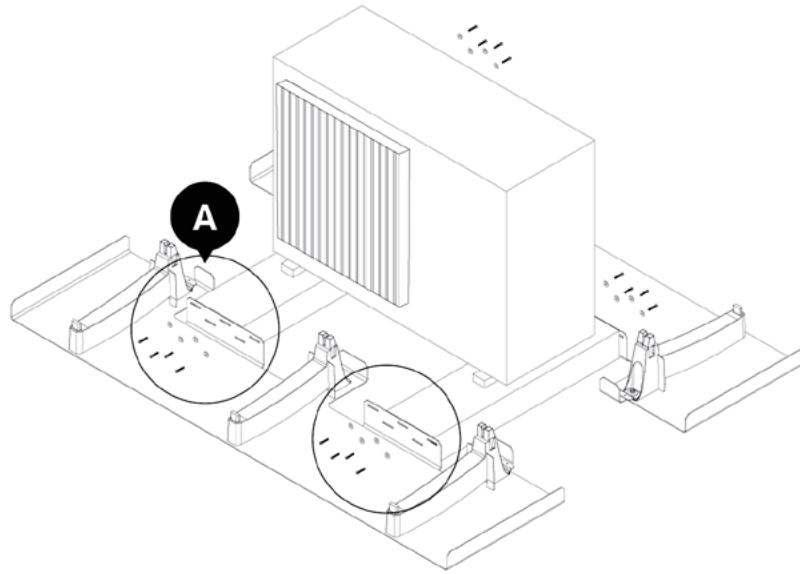

22

L-profile Set

23

4 x

Anchor B

= Anchor A p 13

TYPE	L
WAVE 5	630mm
WAVE 5.90	720mm
WAVE 7	630mm
WAVE 7.130	760mm
WAVE 11	630mm
WAVE 13	630mm

1

	6 x		4 x
	6 x		6 x

2

3

4

5

6

	16 x
	16 x

Benelux distribution by: