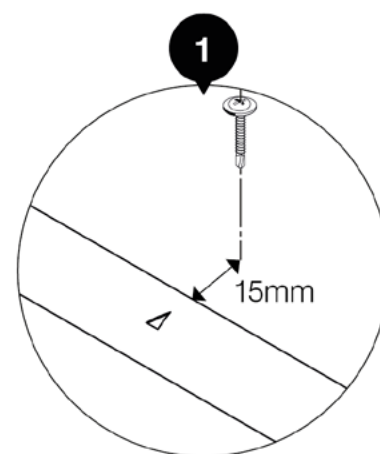

12

13

4 x Set

16

17

A U-profile B H-profile

18

19

12 x / 20 x

	Wave 5/5.90	Wave 7/7.130	Wave 11	Wave 13
13				 (x4)
12				
11			 (x4)	
10				 (x4)
9				
8			 (x4)	
7		 (x4)		 (x4)
6				
5	 (x4)		 (x4)	
4		 (x4)		 (x4)
3	 (x4)		 (x4)	
2				
1	 (x4)	 (x4)	 (x4)	 (x4)

22

L-profile Set

23

4 x

Anchor B

= Anchor A p 13

TYPE	L
WAVE 5	630mm
WAVE 5.90	720mm
WAVE 7	630mm
WAVE 7.130	760mm
WAVE 11	630mm
WAVE 13	630mm

1