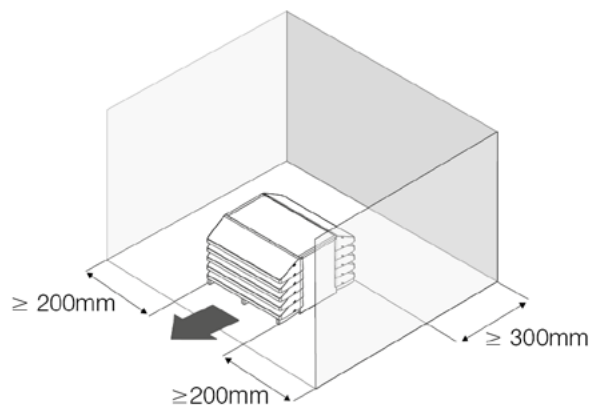

ORIGINAL CLIMELEON OPTION

MOUNTING PLATES /  C ONLY see p.11			
WAFL			
Wave 5/5.90	Wave 7/7.130	Wave 11	Wave 13
		16x  16x 	6x  6x 
OBLIGATORY			
ROOF PLINTHS			
Wave 5/7/11/13	Wave 5.90	Wave 7.130	
WARP 63  630 x 160 x 80mm	WARP 72  720 x 160 x 80mm	WARP 76  760 x 160 x 80mm	

(*) 120 KM/H MAX

		Type A	Type C
H	min	60mm	--
	max	--	--
W	min	90mm	--
	max	120mm	140mm
L	min	Wave 5/7/11/13	Wave 5.90
		1200	1290
		Wave 7.130	1330

Gravel		
	Ø 16 - 32mm	W x D x 0.60m³

⚓ A

⚓ B

⚓ C

1

Ø 16 - 32mm