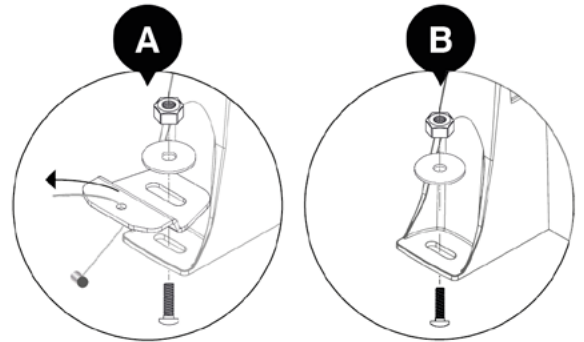

1

	6 x		4 x
	6 x		6 x

2