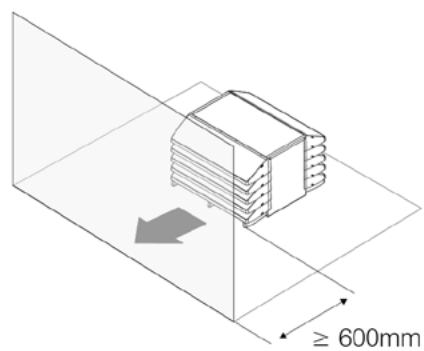

ORIGINAL CLIMELEON OPTION

MOUNTING PLATES /  C ONLY see p.11			
WAFL			
Wave 5/5.90	Wave 7/7.130	Wave 11	Wave 13
		16x  16x 	6x  6x 
OBLIGATORY			
ROOF PLINTHS			
Wave 5/7/11/13	Wave 5.90	Wave 7.130	
WARP 63  630 x 160 x 80mm	WARP 72  720 x 160 x 80mm	WARP 76  760 x 160 x 80mm	

(*) 120 KM/H MAX

		Type A	Type C
H	min	60mm	--
	max	--	--
W	min	90mm	--
	max	120mm	140mm
L	min	Wave 5/7/11/13	Wave 5.90
		1200	1290
		Wave 7.130	1330

Gravel		
	Ø 16 - 32mm	W x D x 0.60m³

⚓ A

⚓ B

⚓ C

1

Ø 16 - 32mm