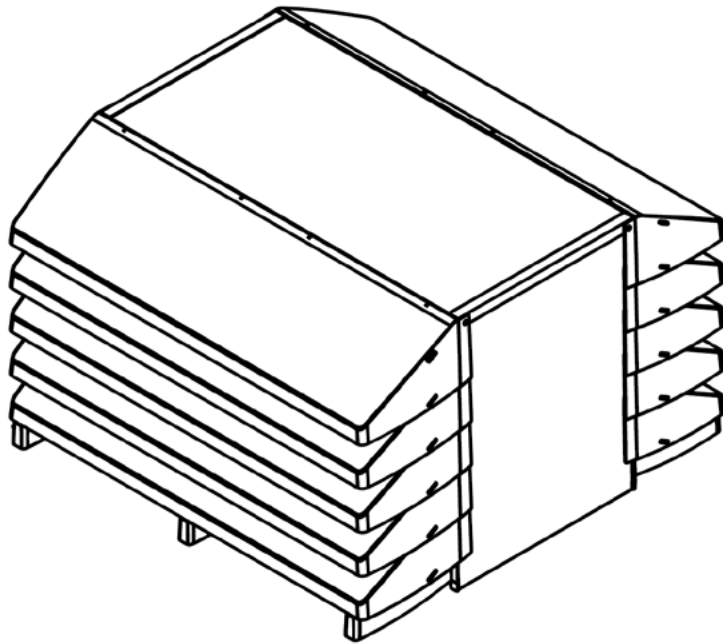

INSTALLATION MANUAL

climeleon

OUTDOOR UNIT ENCASING

To watch the installation video go to www.climeleon.com and click on "installation" on the bottom of the webpage.

TYPE	Weight Kg (approx)	
	⚓ _A	⚓ _{C*}
WAVE 5	39	67
WAVE 5.90	40	68
WAVE 7	52	80
WAVE 7.130	53	81
WAVE 11	79	107
WAVE 13	92	120