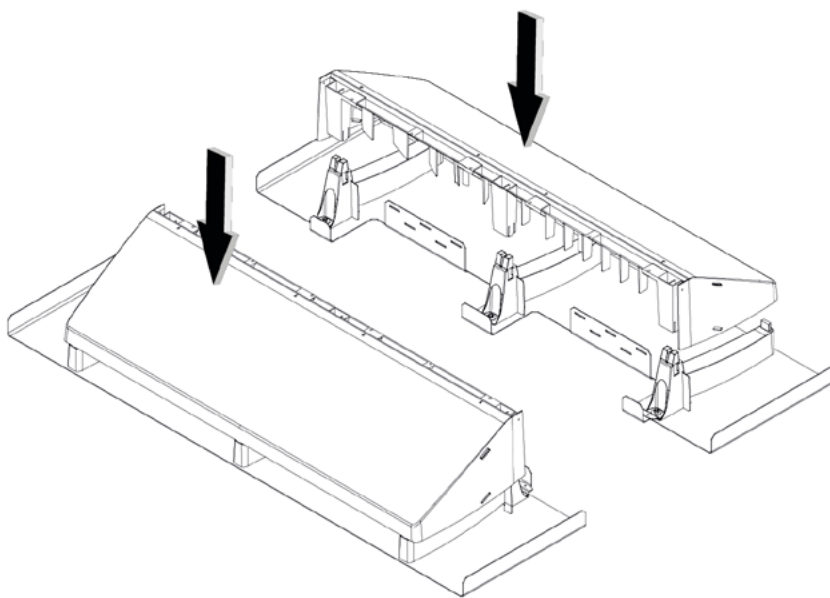

1

	6 x		4 x
	6 x		6 x

2