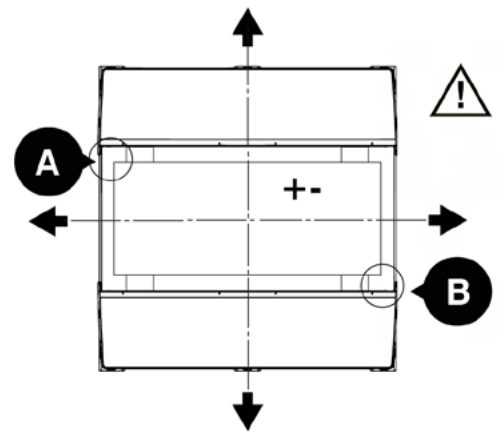

22

L-profile Set

23

4 x

Anchor B

= Anchor A p 13

TYPE	L
WAVE 5	630mm
WAVE 5.90	720mm
WAVE 7	630mm
WAVE 7.130	760mm
WAVE 11	630mm
WAVE 13	630mm

1

	6 x		4 x
	6 x		6 x

2

3

4

5

6

	16 x
	16 x

Benelux distribution by: