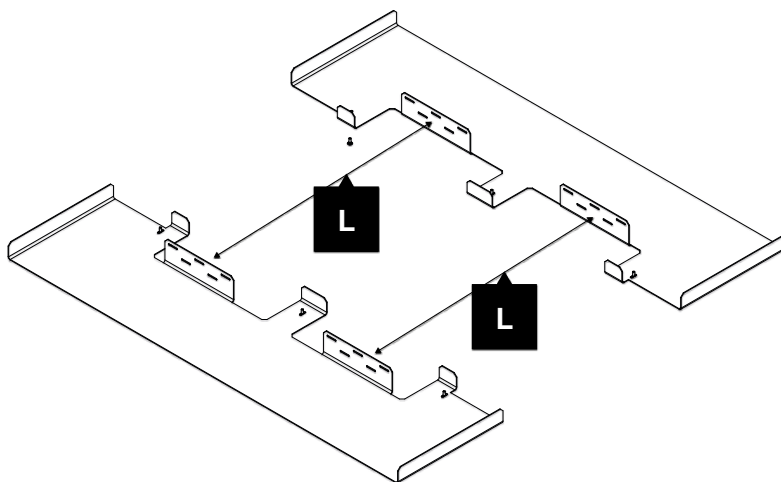

12 x / 20 x

	Wave 5/5.90	Wave 7/7.130	Wave 11	Wave 13
13				 (x4)
12				
11			 (x4)	
10				 (x4)
9				
8			 (x4)	
7		 (x4)		 (x4)
6				
5	 (x4)		 (x4)	
4		 (x4)		 (x4)
3	 (x4)		 (x4)	
2				
1	 (x4)	 (x4)	 (x4)	 (x4)

22

L-profile Set

23

4 x

Anchor B

= Anchor A p 13

TYPE	L
WAVE 5	630mm
WAVE 5.90	720mm
WAVE 7	630mm
WAVE 7.130	760mm
WAVE 11	630mm
WAVE 13	630mm

1

	6 x		4 x
	6 x		6 x

2

3

4

5

6

	16 x
	16 x

Benelux distribution by: