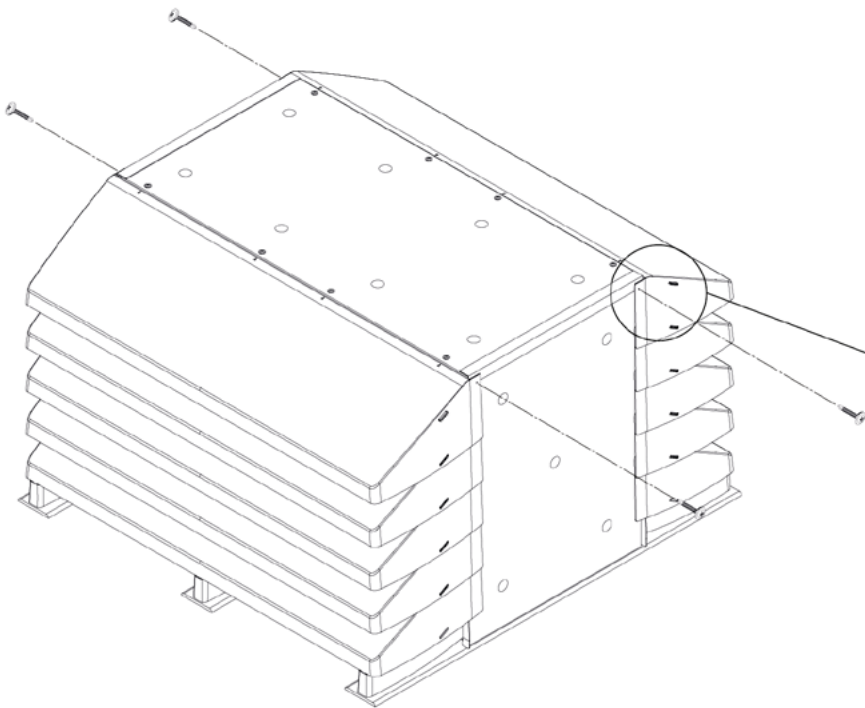

22

L-profile Set

23

4 x

Anchor B

= Anchor A p 13

TYPE	L
WAVE 5	630mm
WAVE 5.90	720mm
WAVE 7	630mm
WAVE 7.130	760mm
WAVE 11	630mm
WAVE 13	630mm

1