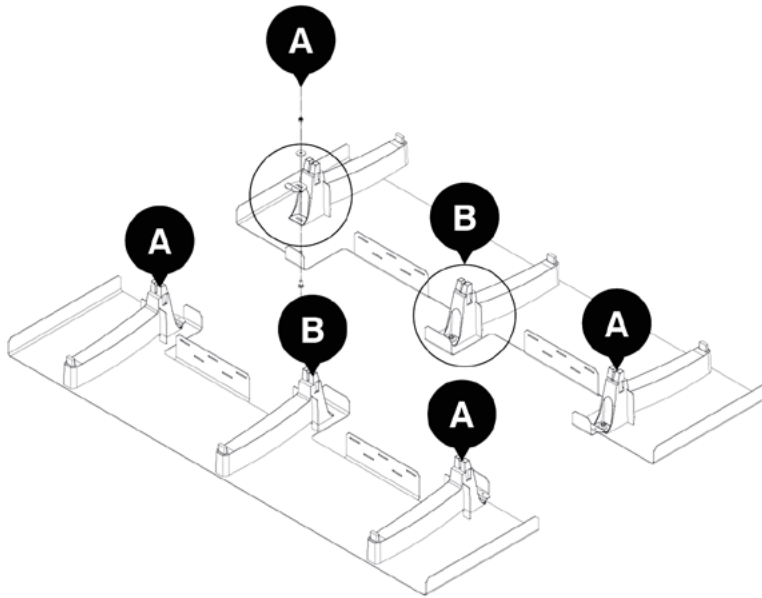

1

	6 x		4 x
	6 x		6 x

2