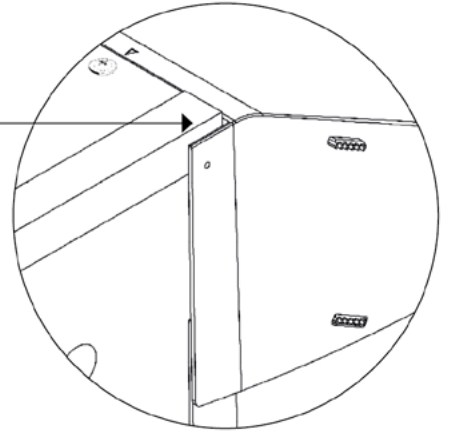

12 x / 20 x

	Wave 5/5.90	Wave 7/7.130	Wave 11	Wave 13
13				 (x4)
12				
11			 (x4)	
10				 (x4)
9				
8			 (x4)	
7		 (x4)		 (x4)
6				
5	 (x4)		 (x4)	
4		 (x4)		 (x4)
3	 (x4)		 (x4)	
2				
1	 (x4)	 (x4)	 (x4)	 (x4)

22

L-profile Set

23

4 x

Anchor B

= Anchor A p 13

TYPE	L
WAVE 5	630mm
WAVE 5.90	720mm
WAVE 7	630mm
WAVE 7.130	760mm
WAVE 11	630mm
WAVE 13	630mm

1