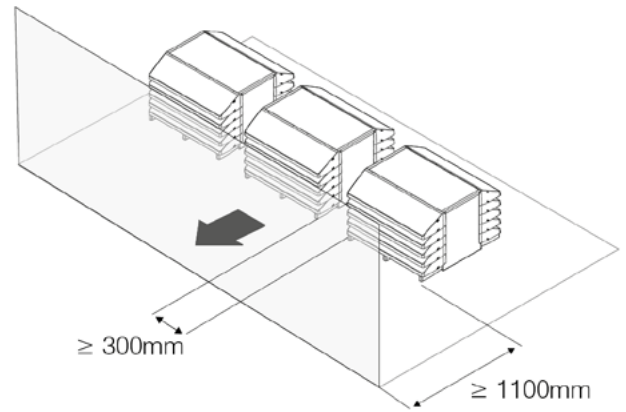

ORIGINAL CLIMELEON OPTION

MOUNTING PLATES /  C ONLY see p.11			
WAFL			
Wave 5/5.90	Wave 7/7.130	Wave 11	Wave 13
		16x  16x 	6x  6x 
OBLIGATORY			
ROOF PLINTHS			
Wave 5/7/11/13	Wave 5.90	Wave 7.130	
WARP 63  630 x 160 x 80mm	WARP 72  720 x 160 x 80mm	WARP 76  760 x 160 x 80mm	

(*) 120 KM/H MAX

		Type A	Type C
H	min	60mm	--
	max	--	--
W	min	90mm	--
	max	120mm	140mm
L	min	Wave 5/7/11/13	Wave 5.90
		1200	1290
		Wave 7.130	1330

Gravel		
	Ø 16 - 32mm	W x D x 0.60m³

⚓ A

⚓ B

⚓ C

1

Ø 16 - 32mm